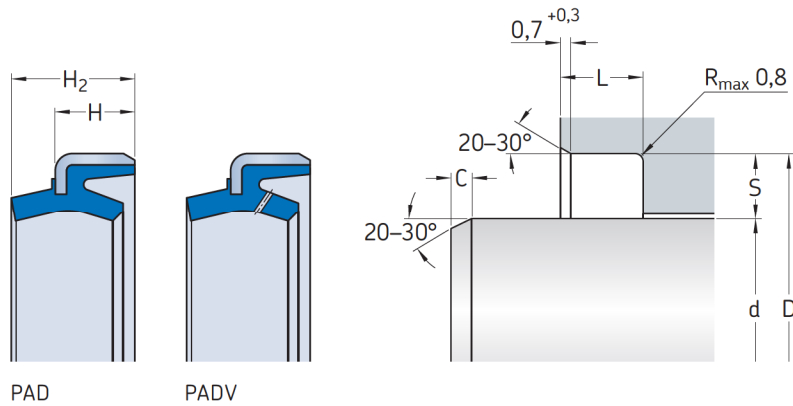

4.3 PAD and PADV profile wiper seals, metric sizes d 35 – 120 mm

Cylinder dimensions					Seal dimensions		Designations	
d f7	D H8	L ±0,25	S	C min.	H	H₂ +1	PAD	PADV (with vent)
mm					mm		–	
35	47	7,5	6	4	7	10	PAD 35x47x7x10	PADV 35x47x7x10
40	52	7,5	6	4	7	10	PAD 40x52x7x10	PADV 40x52x7x10
45	57	7,5	6	4	7	10	PAD 45x57x7x10	PADV 45x57x7x10
50	62	7,5	6	4	7	10	PAD 50x62x7x10	PADV 50x62x7x10
55	69	8,5	7	5	8	11	PAD 55x69x8x11	PADV 55x69x8x11
60	74	8,5	7	5	8	11	PAD 60x74x8x11	PADV 60x74x8x11
65	79	8,5	7	5	8	11	PAD 65x79x8x11	PADV 65x79x8x11
70	84	8,5	7	5	8	11	PAD 70x84x8x11	PADV 70x84x8x11
75	89	8,5	7	5	8	11	PAD 75x89x8x11	PADV 75x89x8x11
80	94	8,5	7	5	8	11	PAD 80x94x8x11	PADV 80x94x8x11
85	99	8,5	7	5	8	11	PAD 85x99x8x11	PADV 85x99x8x11
90	104	8,5	7	5	8	11	PAD 90x104x8x11	PADV 90x104x8x11
95	109	8,5	7	5	8	11	PAD 95x109x8x11	PADV 95x109x8x11
100	114	8,5	7	5	8	11	PAD 100x114x8x11	PADV 100x114x8x11
105	121	9,5	8	7	9	12	PAD 105x121x9x12	PADV 105x121x9x12
110	126	9,5	8	7	9	12	PAD 110x126x9x12	PADV 110x126x9x12
115	131	9,5	8	7	9	12	PAD 115x131x9x12	PADV 115x131x9x12
120	136	9,5	8	7	9	12	PAD 120x136x9x12	PADV 120x136x9x12

Other sizes are available on request

4.3